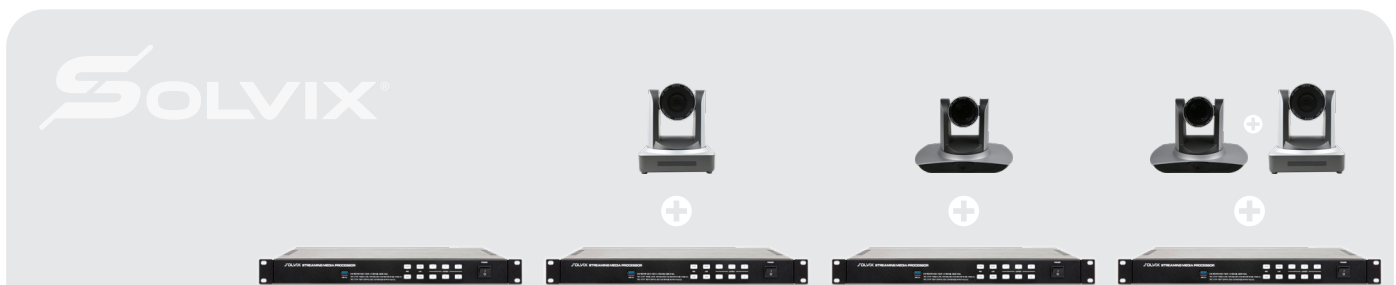

## Streaming Media Processor SC-SDR

SPECIFICATIONS		SC-SDR
HDMI IN		HDMI Type-A x 4
HDMI-OUT		HDMI Type-A x 2
Audio IN		3.5mm x 4
Audio OUT		3.5mm x 1
Power Button		Rocker Switch x 1
Recording Button		LED Push Button x 2(Start / Stop)
Live Button		LED Push Button x 2(Start / Stop)
Layout Button		LED Push Button x 6(Layout 설정)
TCP/IP		RJ45 x 1
RS-485 Control		Euro Type Terminal Block 3P x 1
USB Connector		Front USB Type-A (3.0) x 1, Rear USB Type-A (2.0) x 1
Capacity		SSD 1TB
External Power Supply		DC 12V / 2A
Operating Temperature		0~40°C
Dimensions		428(W) x 250(D) x 44(H)mm / 1U / 19" Rack Type